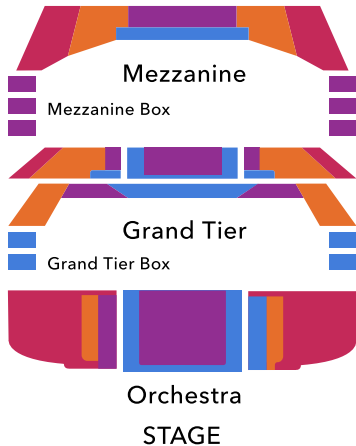

SANDRA & LEON LEVINE POPS SERIES

CHARLOTTE
SYMPHONY
2024/2025 SEASON

BELK THEATER

KNIGHT THEATER

PRICE LEVEL 1

PRICE LEVEL 2

PRICE LEVEL 3

PRICE LEVEL 4

These maps are a general representation of the theater and do not include precise seating locations.

SERIES PRICING	
PRICE LEVEL	POPS 4
1	\$355
2	\$280
3	\$215
4	\$165

Prices include Blumenthal Arts facility fees. Programs and artists subject to change.
Listed prices good through April 22, 2024. Prices subject to change after that date.