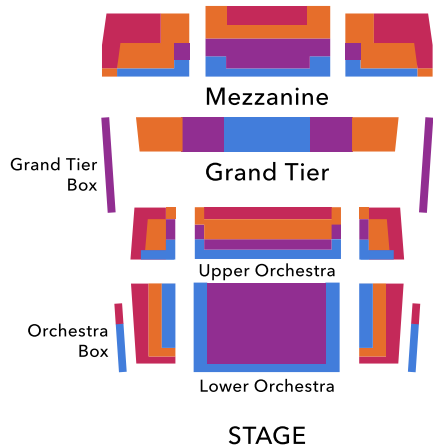

SANDRA & LEON LEVINE POPS SERIES

CHARLOTTE
SYMPHONY
2024/2025 SEASON

BELK THEATER

KNIGHT THEATER

PRICE LEVEL 1

PRICE LEVEL 2

PRICE LEVEL 3

PRICE LEVEL 4

These maps are a general representation of the theater and do not include precise seating locations.

SERIES PRICING	
PRICE LEVEL	POPS 4
1	\$355
2	\$280
3	\$215
4	\$165

Prices include Blumenthal Arts facility fees. Programs and artists subject to change.
Listed prices good through April 22, 2024. Prices subject to change after that date.